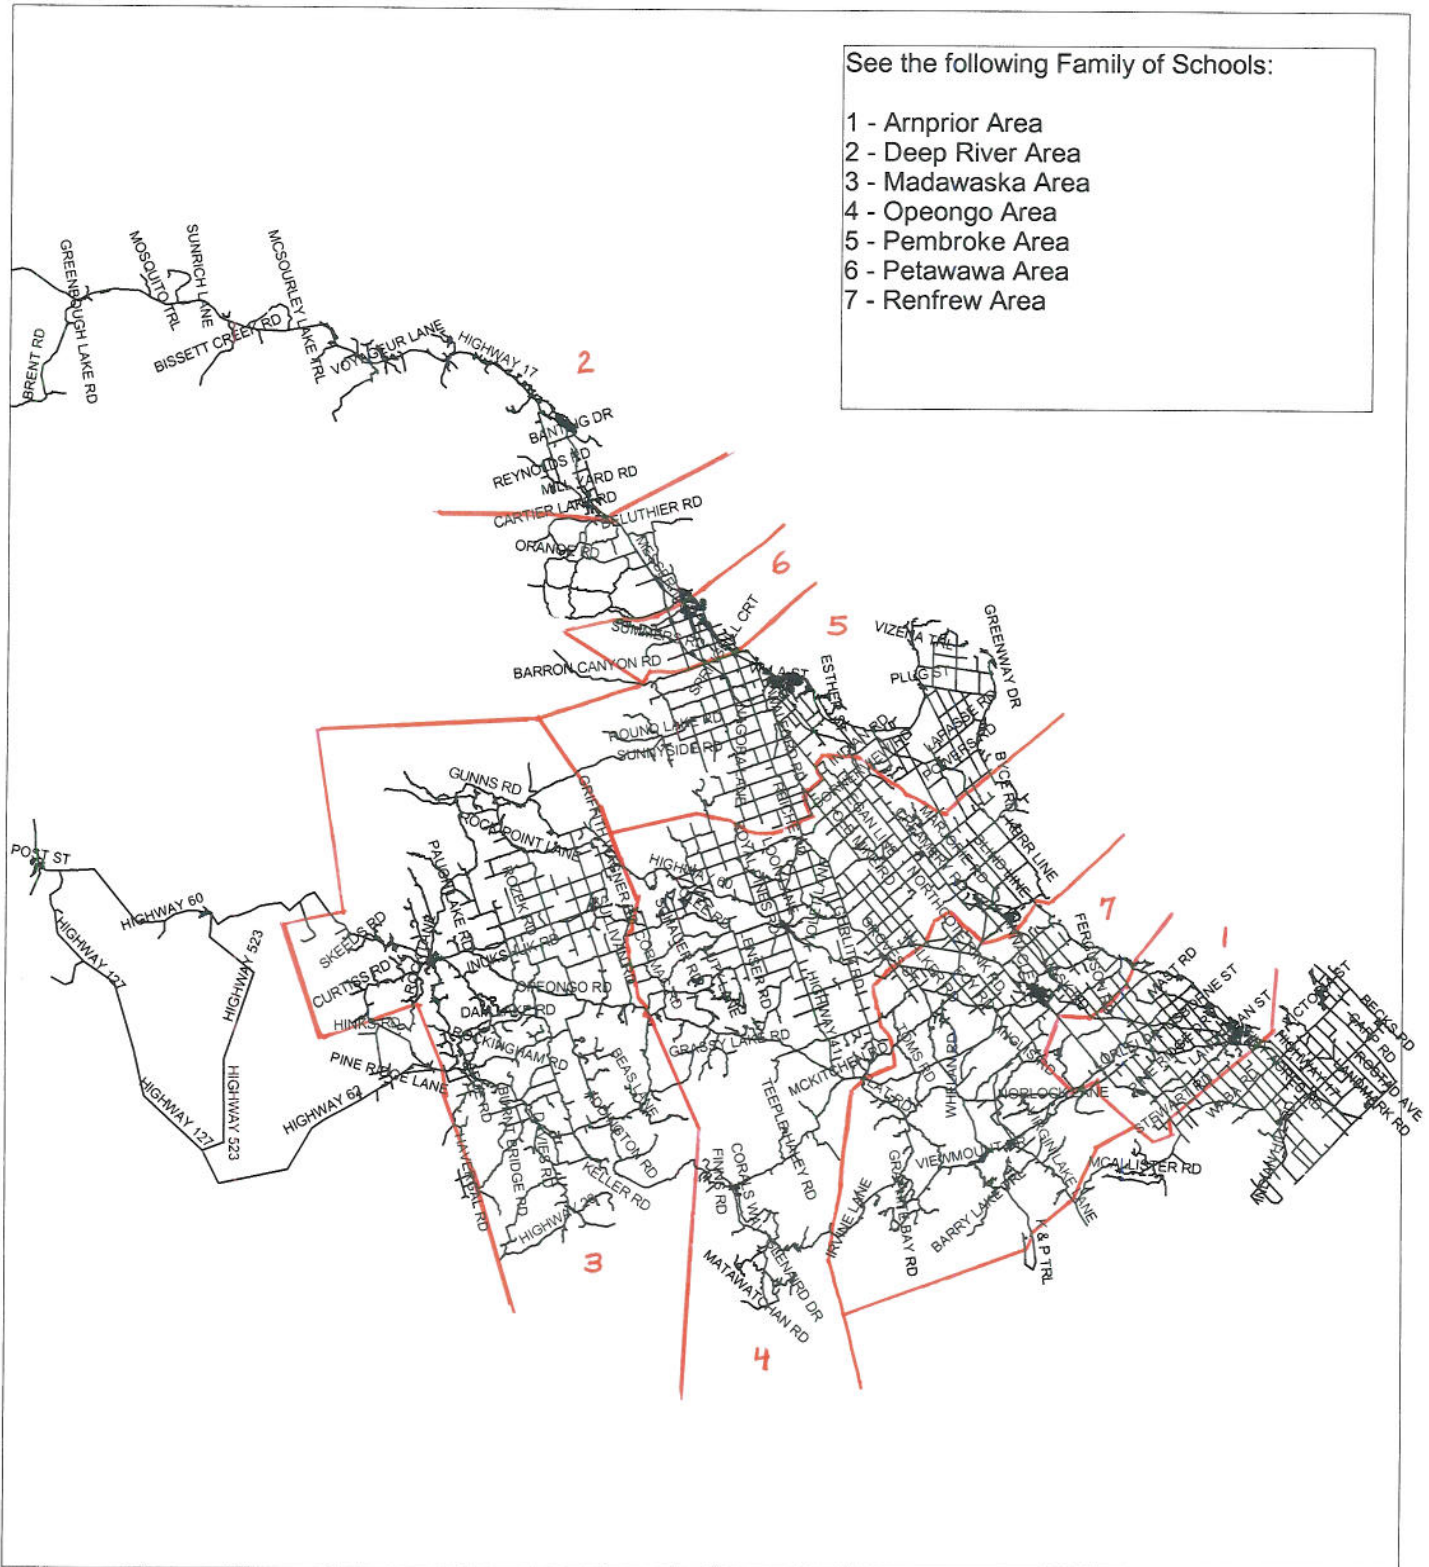

# Renfrew County Public Elementary Schools

See the following Family of Schools:

- 1 - Arnprior Area
- 2 - Deep River Area
- 3 - Madawaska Area
- 4 - Opeongo Area
- 5 - Pembroke Area
- 6 - Petawawa Area
- 7 - Renfrew Area

Renfrew County Joint Transportation Consortium - January 2008

Scale  
1 Kilometer = |-|

School and walk zones shown on these maps are for approximate locations of boundaries in relation to the named roads, streets, etc. and subject to change. Anyone interested in up to date information on a boundary or a particular address should contact the Renfrew County Joint Transportation Consortium or their School Board before a decision is made on school attendance and/or transportation.