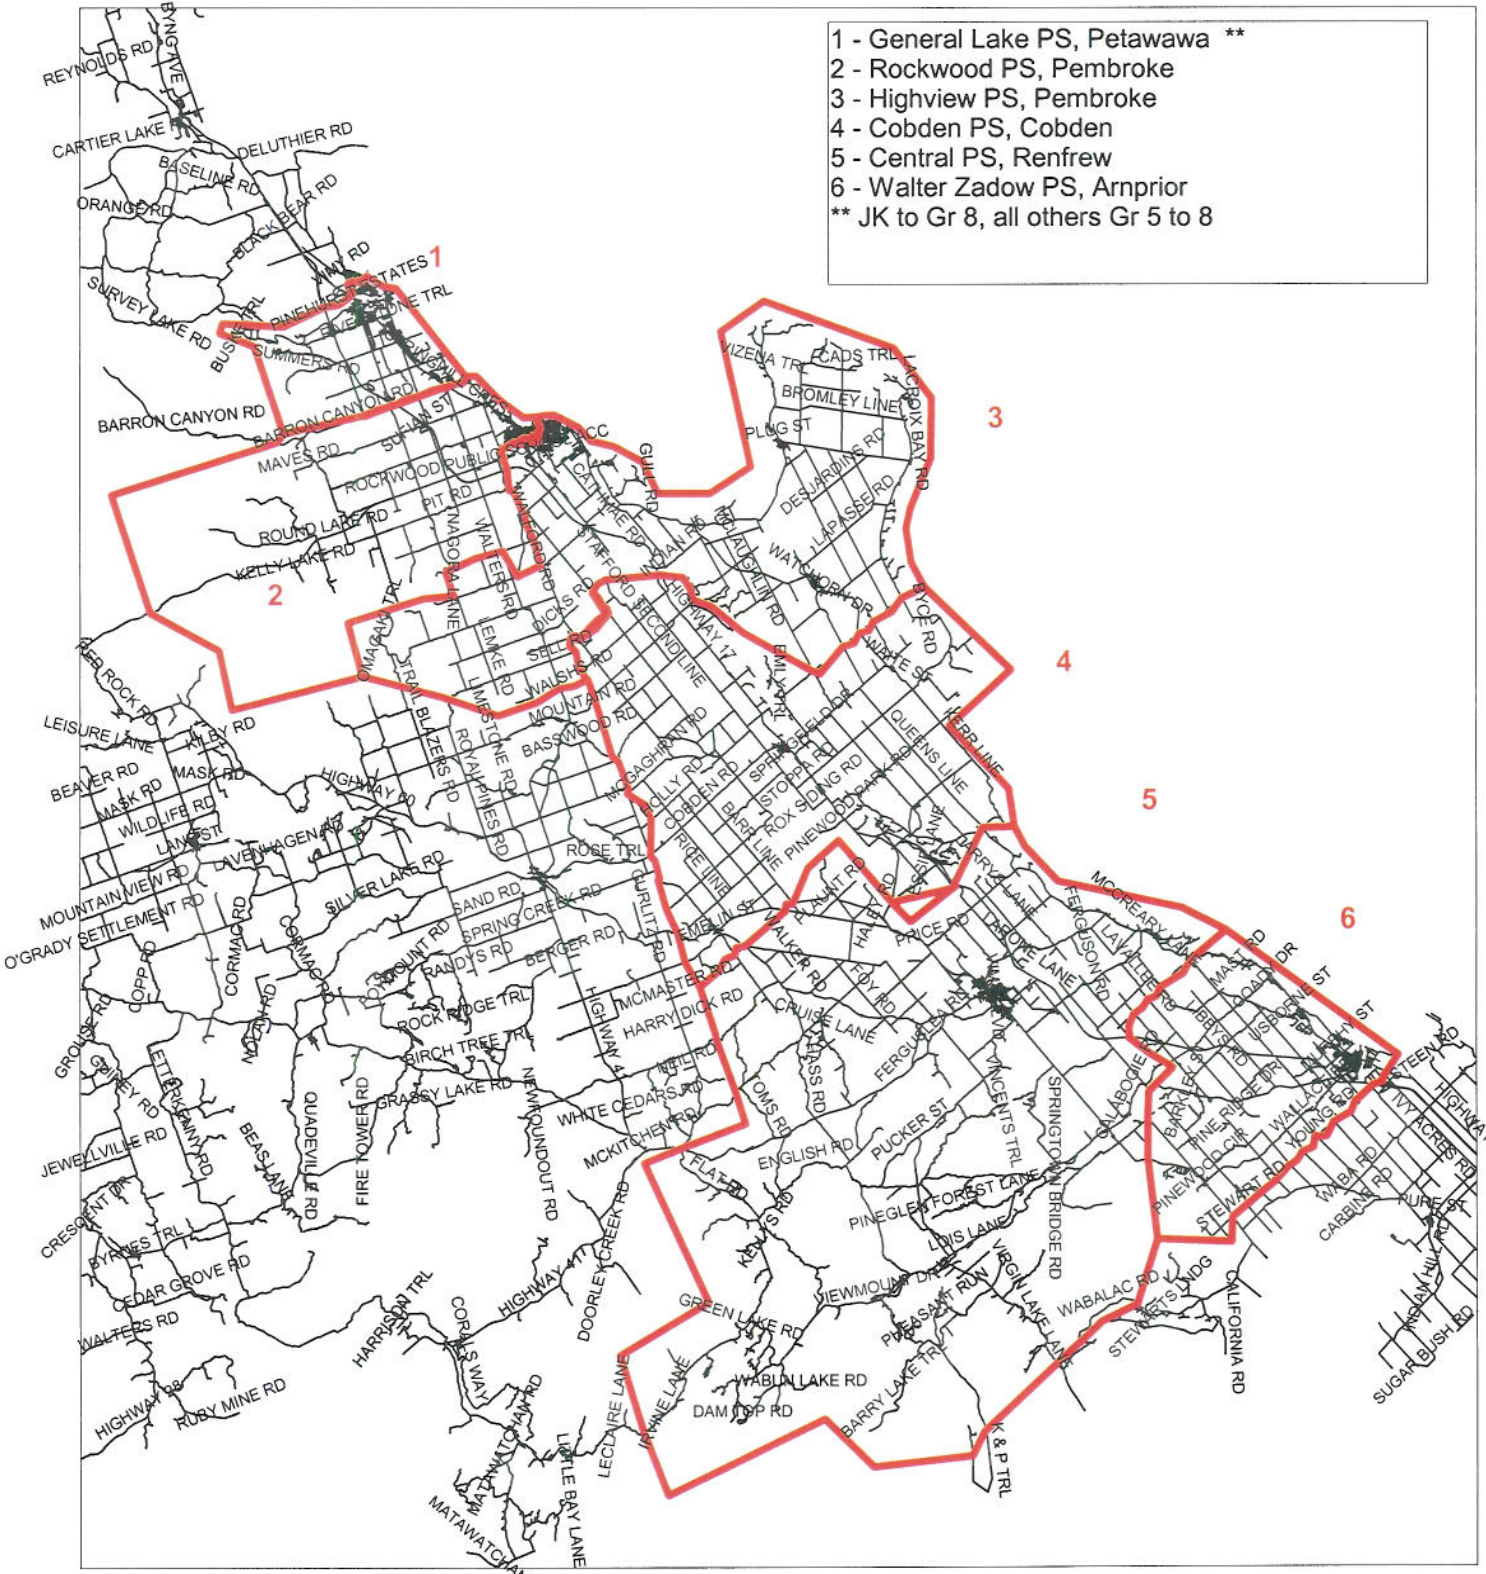

Renfrew County Public French Immersion Schools

- 1 - General Lake PS, Petawawa **
- 2 - Rockwood PS, Pembroke
- 3 - Highview PS, Pembroke
- 4 - Cobden PS, Cobden
- 5 - Central PS, Renfrew
- 6 - Walter Zadow PS, Arnprior
- ** JK to Gr 8, all others Gr 5 to 8

Renfrew County Joint Transportation Consortium - January 2008

Scale
1 Kilometer = |—|

School and walk zones shown on these maps are for approximate locations of boundaries in relation to the named roads, streets, etc. and subject to change. Anyone interested in up to date information on a boundary or a particular address should contact the Renfrew County Joint Transportation Consortium or their School Board before a decision is made on school attendance and/or transportation.